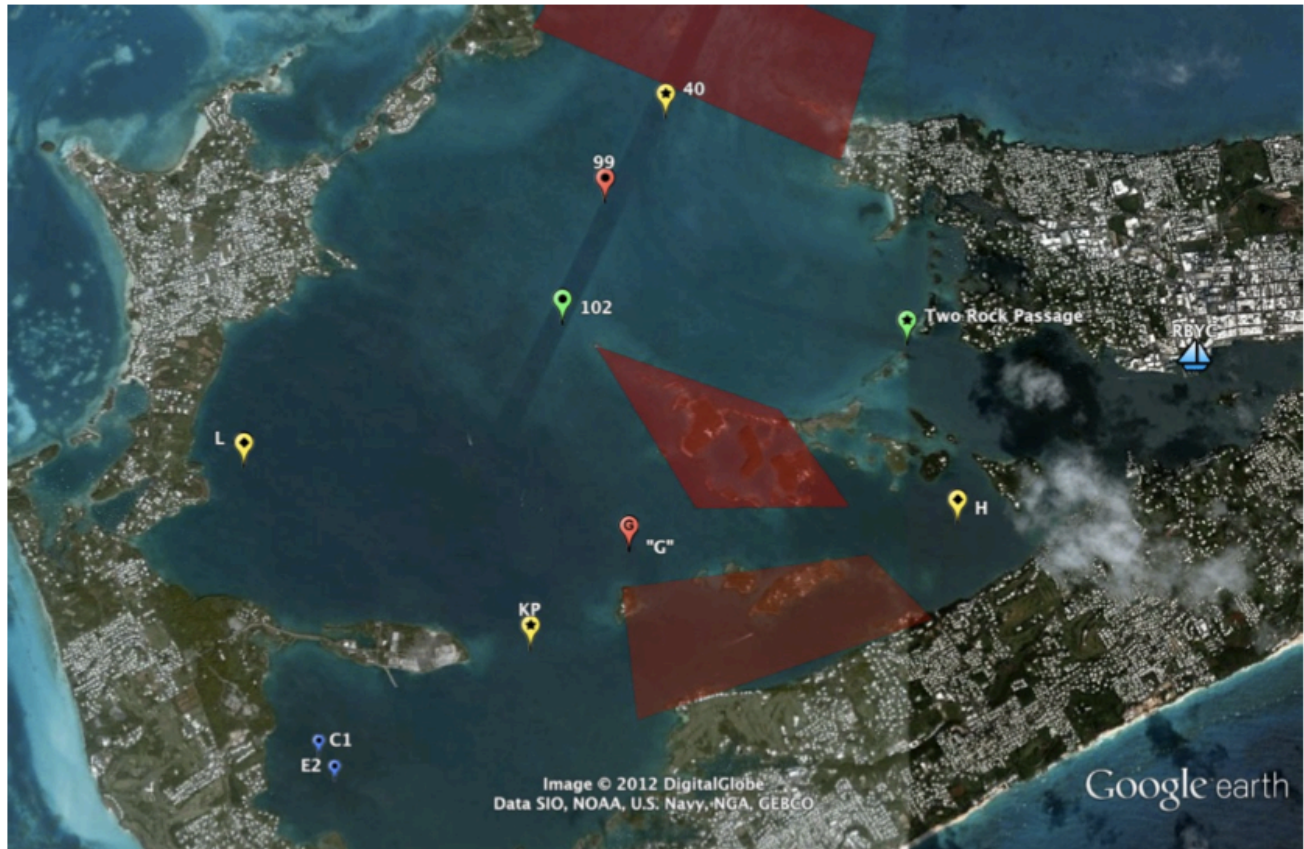

ISSUED FOR INFORMATION ONLY

Google earth

miles
km

KP
Yellow and Black Government Mark

Two Rock Passage

99
Red Government Mark

40
Black and Yellow Government Mark

102
Green Government Mark

NOTE: THIS MAP IS NOT FOR NAVIGATION. ALL MARK LOCATIONS ARE APPROXIMATE.

H
Yellow RBYC 8' TM

Marks are taken from Admiralty Chart #332 (Great Sound, Bermuda)

E2
Cement Pancake

There will be a skippers briefing on June 21st at 1400hrs

C1
Cement Pancake

Courses will be distributed at the briefing on Thursday.

L
Lantana Yellow RBYC 5' TM

"G"
Red and White Government Mark

First warning for Anniversary Regatta on June 22nd will be at 0955hrs